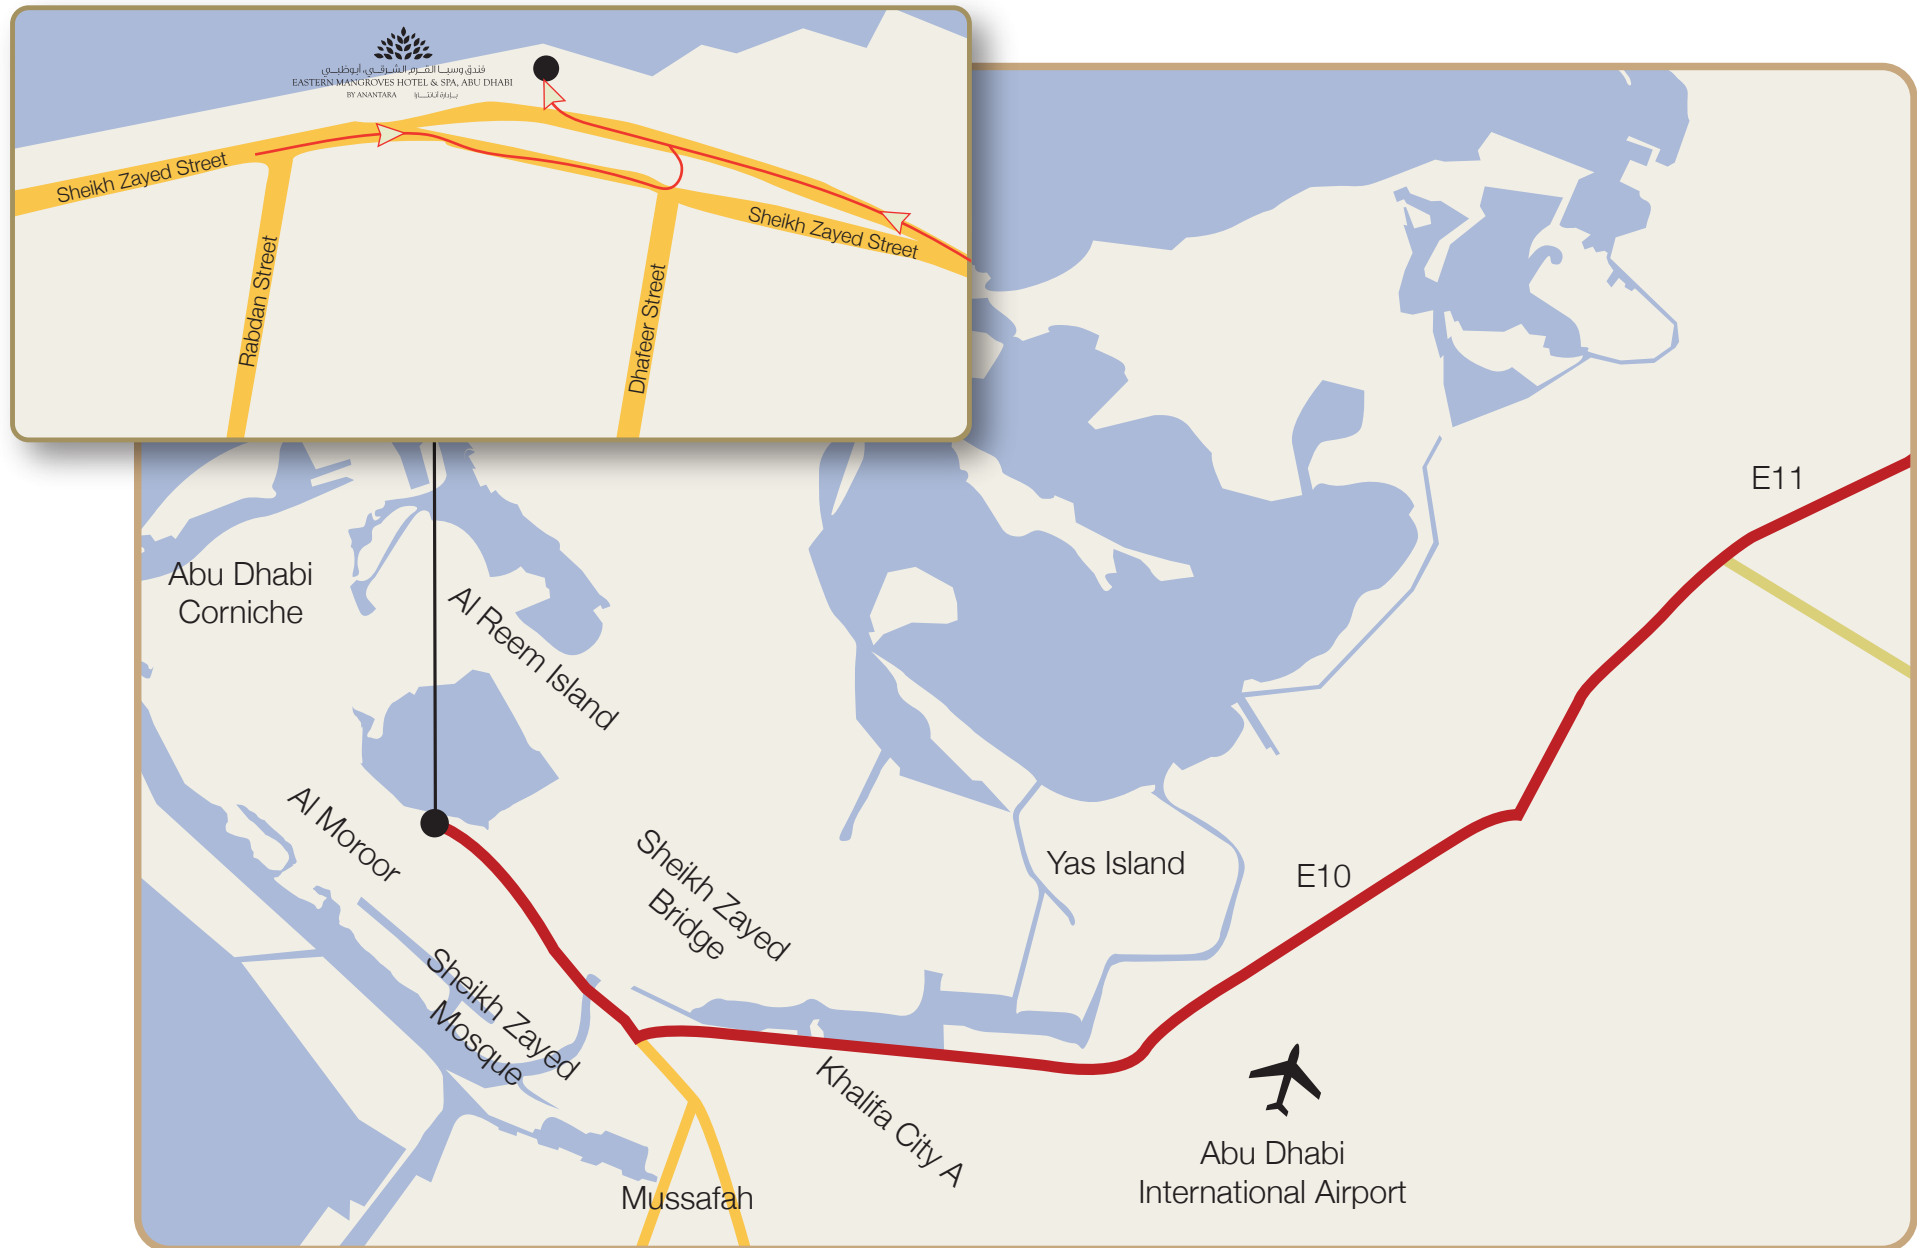

LOCATION MAP FOR EASTERN MANGROVES HOTEL & SPA, ABU DHABI BY ANANTARA

GETTING THERE

From Dubai

Head towards Abu Dhabi on the E11 Road (Sheikh Zayed Road). On entering Abu Dhabi, continue straight over Sheikh Zayed Bridge and proceed through the underpass. Follow the blue signs to 'Eastern Road' on the right. At the traffic light, turn right into the Eastern Mangroves complex.

From Abu Dhabi

From the Corniche take Salam Street in the direction of Dubai / Sheikh Zayed Bridge. Follow the blue signs for 'Eastern Road' and exit off to the right. Turn left at the traffic light into the hotel complex. Do not U-turn.

Decimal Degrees (DD)

Latitude 24.446133825424848

Longitude 54.43875789642334

Degrees, Minutes and Seconds (DMS)

Latitude 24° 26' 46.08" N

Longitude 54° 26' 19.53" E